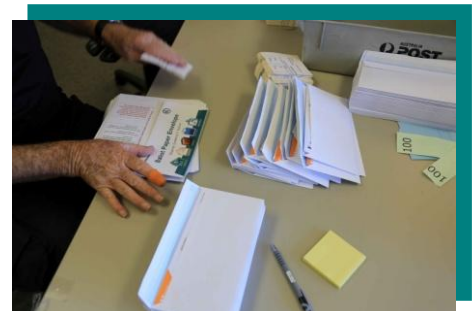

Postal voting

People who will not be able to vote on election day or at an early voting centre can apply for a postal vote. You can apply online at www.elections.act.gov.au or by phone. Application forms are also available at Elections ACT's office, ACT post offices and Access Canberra shopfronts at the time of the election.